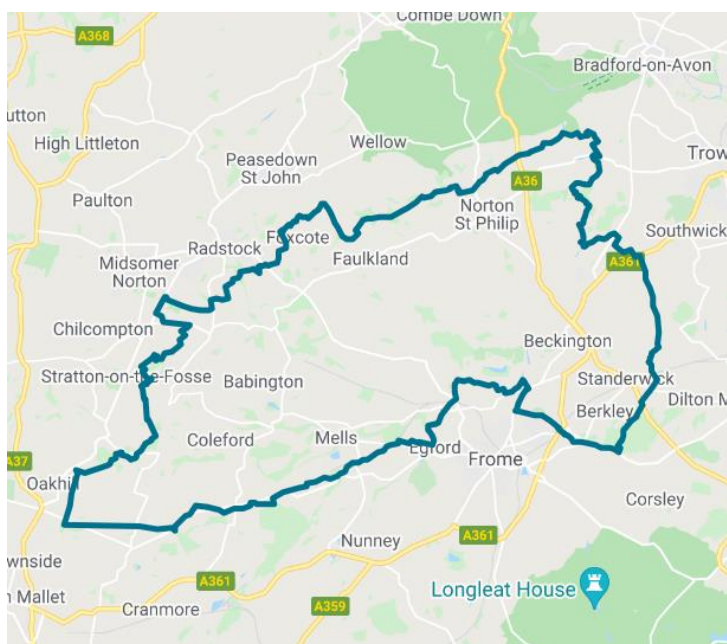

Introduction

The following report outlines the neighbourhood crime statistics for Frome Rural North (AE017) for the months of April, May and June 2021. It details each local parish neighbourhood separately to help give the most relevant information for each village. It also details the PACT priorities set by the public, police and partner agencies at the previous meeting held on the 20th January 2020. The beat includes the villages and rural community North of Frome.

Due to Covid-19, we have been unable to hold a more recent public meeting. In order to keep our Policing priorities reflective of demand, we receive the rural beat team has added fly-tipping as a new priority. We are committed to focusing our efforts on priorities set by the public and hope we will hold in person meetings soon and have are priorities set by the public.

Map

Neighbourhood Crime statistics

Recorded Crime Stats: Frome Rural North Neighbourhood

Below are the crime statistics for Frome Rural North. *The latest neighbourhood Crime statistics / recorded crime from Apr, May and Jun are as follows;*

Arson and Criminal Damage	25
Burglary	9
Drug Offences	1
Miscellaneous and Crimes Against Society	1
Public Order	14
Theft	23
vehicle crime	3